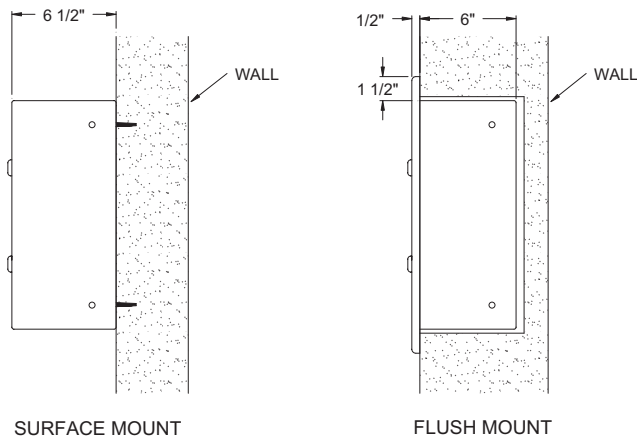

Spacesaver Corporation
1450 Janesville Avenue
Fort Atkinson, WI 53538-2798
1-800-492-3434
www.spacesaver.com

KI
1330 Bellevue Street
P.O. Box 8100
Green Bay, WI 54302-8100
1-800-424-2432
www.ki.com