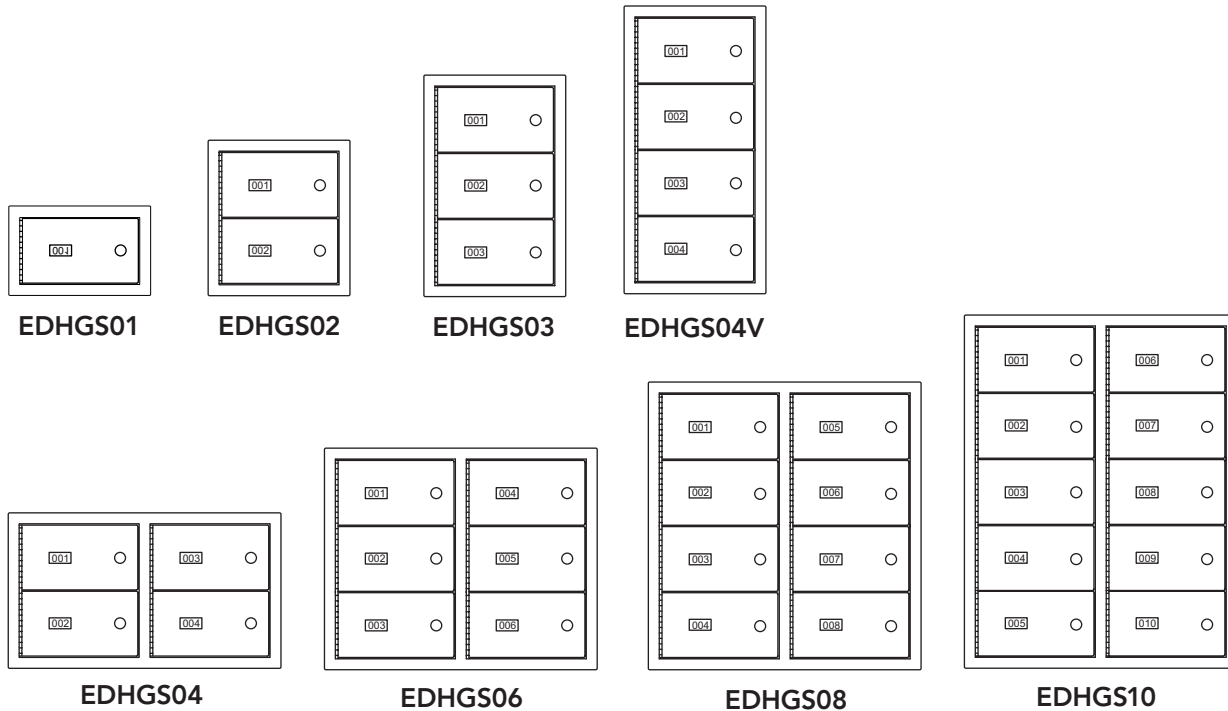

INFO SHEET

STORAGE SYSTEMS

Spacesaver's Wall Mounted Handgun Lockers

Wall mounted handgun lockers are designed and manufactured for use in Sally Ports and any other area that requires secured storage of handguns or other similarly sized items.

STANDARD FEATURES

- All door openings are: 5 3/16" x 10 3/8"
- Number tags are provided on each door
- All locks keyed differently
- Keys are only removable in locked position
- 1/8" neoprene lining on shelves
- Pre-drilled mounting holes in sides and back
- Flush mounted cabinets come with 1 1/2" trim frame
- Provided in textured powder coat paint

Model Number	Model Type	No. of Compartments	Cabinet Dimensions			Shipping Weight	Size of Wall Opening		
			Width	Height	Depth		Width	Height	Depth
EDHGF02V	FLUSH	2	13"	14 1/8"	6 1/2"	20 lbs	13 1/2"	14 1/2"	6 1/2"
EDHGF03V	FLUSH	3	13"	20 1/8"	6 1/2"	27 lbs	13 1/2"	20 1/2"	6 1/2"
EDHGF04V	FLUSH	4	13"	26 1/8"	6 1/2"	31 lbs	13 1/2"	26 1/2"	6 1/2"
EDHGF04	FLUSH	4	25"	14 1/8"	6 1/2"	32 lbs	25 1/2"	14 1/2"	6 1/2"
EDHGF06	FLUSH	6	25"	20 1/8"	6 1/2"	53 lbs	25 1/2"	20 1/2"	6 1/2"
EDHGF08	FLUSH	8	25"	26 1/8"	6 1/2"	59 lbs	25 1/2"	26 1/2"	6 1/2"
EDHGF10	FLUSH	10	25"	32 1/8"	6 1/2"	82 lbs	25 1/2"	32 1/2"	6 1/2"
EDHGS02V	SURFACE	2	13"	14 1/8"	6 1/2"	17 lbs		N/A	
EDHGS03V	SURFACE	3	13"	20 1/8"	6 1/2"	24 lbs		N/A	
EDHGS04V	SURFACE	4	13"	26 1/8"	6 1/2"	28 lbs		N/A	
EDHGS04	SURFACE	4	25"	14 1/8"	6 1/2"	29 lbs		N/A	
EDHGS06	SURFACE	6	25"	20 1/8"	6 1/2"	49 lbs		N/A	
EDHGS08	SURFACE	8	25"	26 1/8"	6 1/2"	55 lbs		N/A	
EDHGS10	SURFACE	10	25"	32 1/8"	6 1/2"	78 lbs		N/A	

DOOR CONFIGURATIONS

There are eight (8) basic door configurations, with the number of doors ranging from one to ten. See figures below. Specify desired quantity of doors at time of order.

MOUNTING TYPES